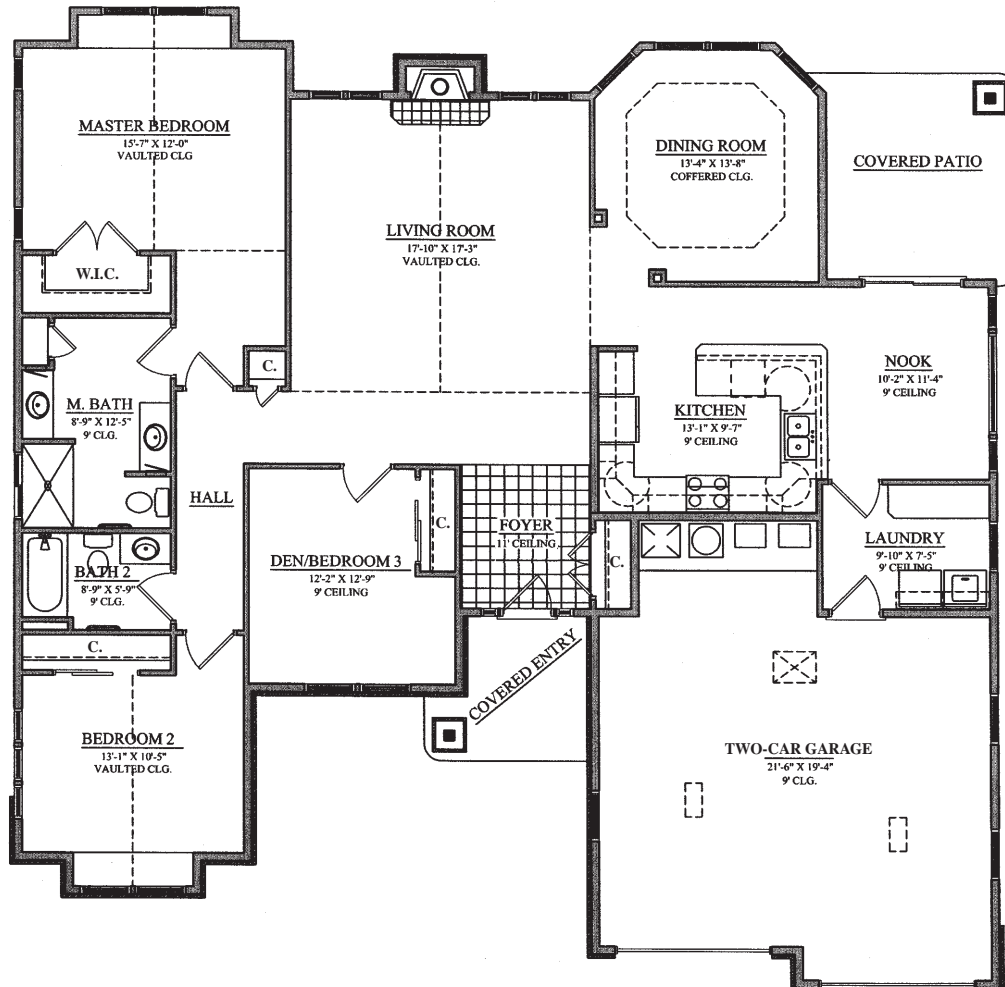

Cottage Homes

Retirement Resort

The Jefferson

Main 2,043 sq. ft.

Garage 564 sq. ft.

MEADOW LAKE VILLAGE®

For illustration purposes only. Square footage, actual room sizes, and features may vary. See construction documents.

Touchmark at Meadow Lake Village

4037 E Clocktower Lane | Meridian, ID 83642 | 208-888-2277 | 888-978-5050 | MeadowLakeVillage.com