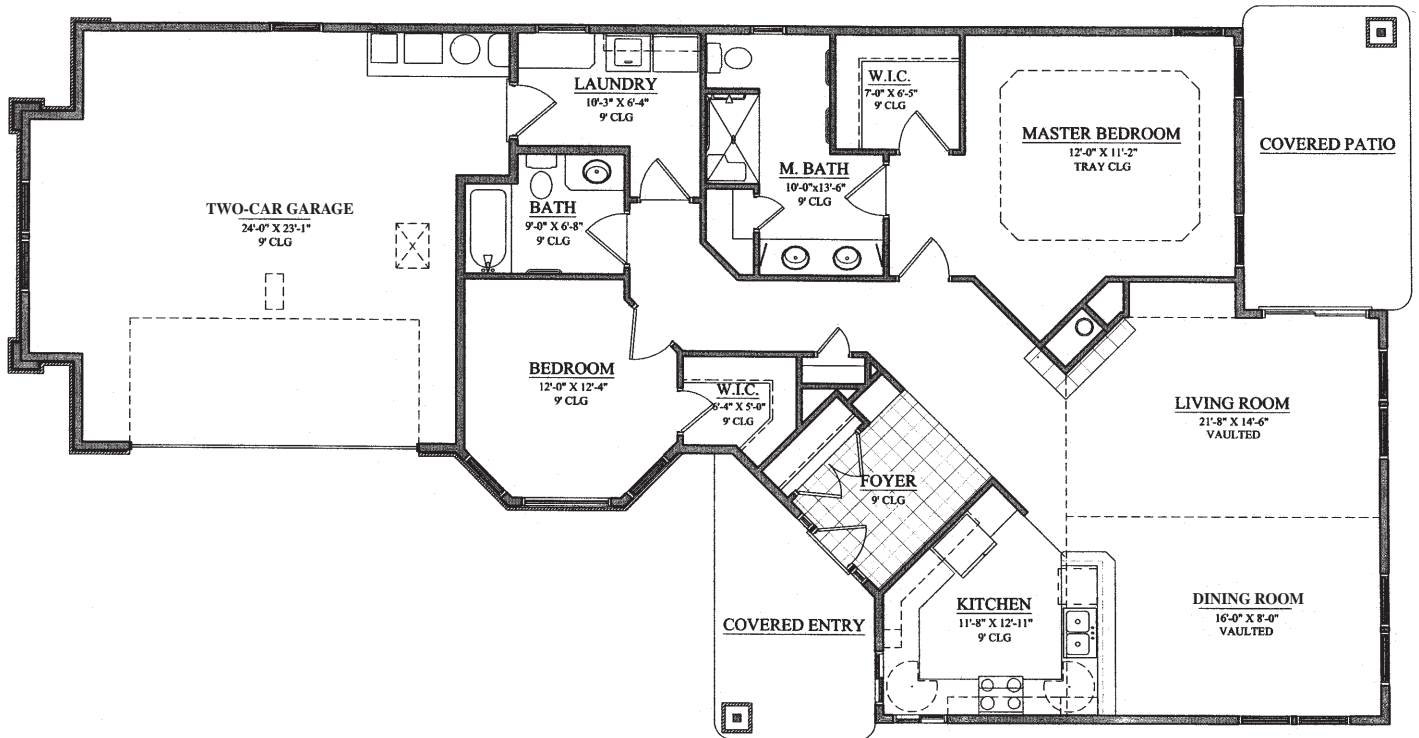

Cottage Homes

Retirement Resort

The Adams

Main 1,595 sq. ft.

Garage 582 sq. ft.

MEADOW LAKE VILLAGE

For illustration purposes only. Square footage, actual room sizes, and features may vary. See construction documents.

Touchmark at Meadow Lake Village

4037 E Clocktower Lane | Meridian, ID 83642 | 208-888-2277 | 888-978-5050 | MeadowLakeVillage.com

Cottage Homes

Retirement Resort

The Cleveland

Main 1,147 sq. ft.

Garage 469 sq. ft.

Cottage Homes

Retirement Resort

The Hamilton

Main 1,937 sq. ft.

Garage 481 sq. ft.

MEADOW LAKE VILLAGE®

For illustration purposes only. Square footage, actual room sizes, and features may vary. See construction documents.