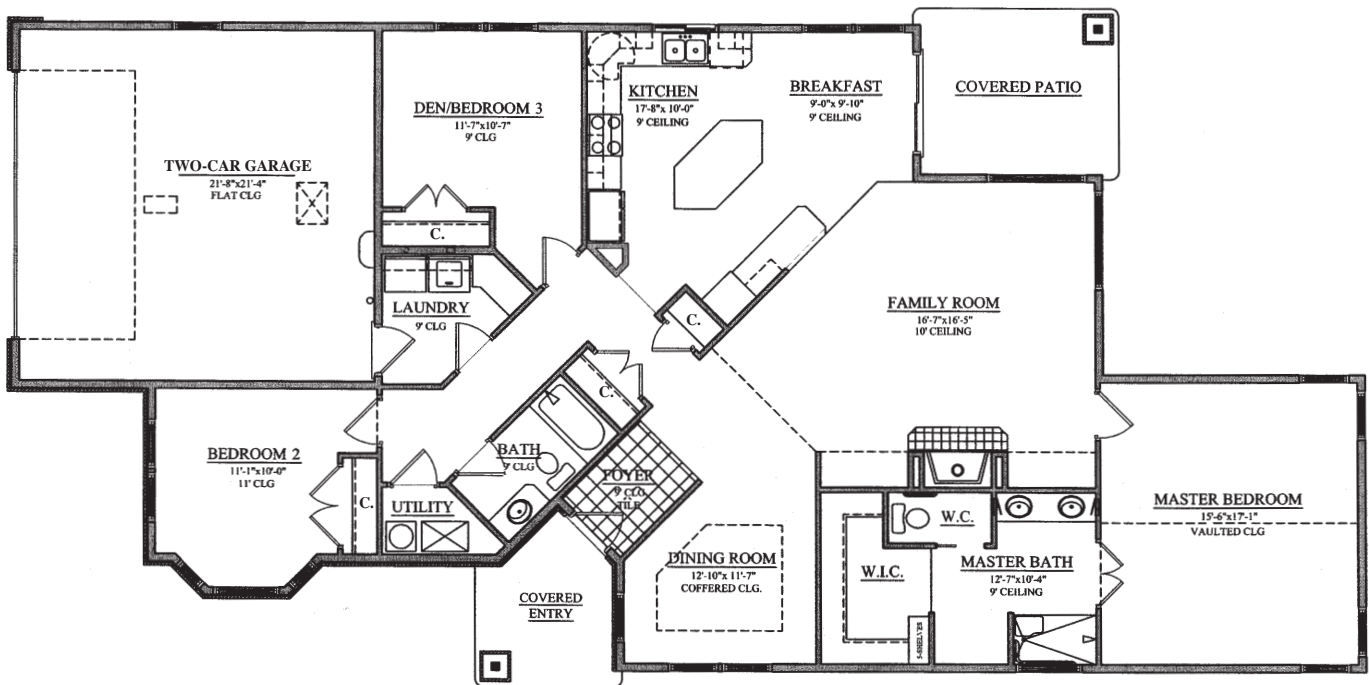

Cottage Homes

Retirement Resort

The Hamilton

Main 1,937 sq. ft.

Garage 481 sq. ft.

MEADOW LAKE VILLAGE®

For illustration purposes only. Square footage, actual room sizes, and features may vary. See construction documents.

Touchmark at Meadow Lake Village

4037 E Clocktower Lane | Meridian, ID 83642 | 208-888-2277 | 888-978-5050 | MeadowLakeVillage.com

Cottage Homes

Retirement Resort

The Jefferson

Main 2,043 sq. ft.

Garage 564 sq. ft.