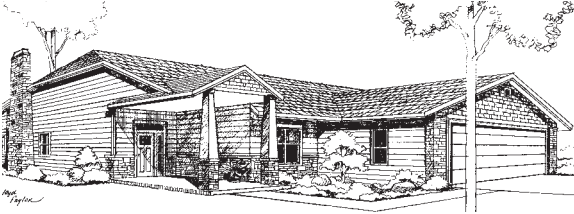

Cottage Homes

Retirement Resort

The Cleveland

Main 1,147 sq. ft.

Garage 469 sq. ft.

MEADOW LAKE VILLAGE

For illustration purposes only. Square footage, actual room sizes, and features may vary. See construction documents.

Touchmark at Meadow Lake Village

4037 E Clocktower Lane | Meridian, ID 83642 | 208-888-2277 | 888-978-5050 | MeadowLakeVillage.com