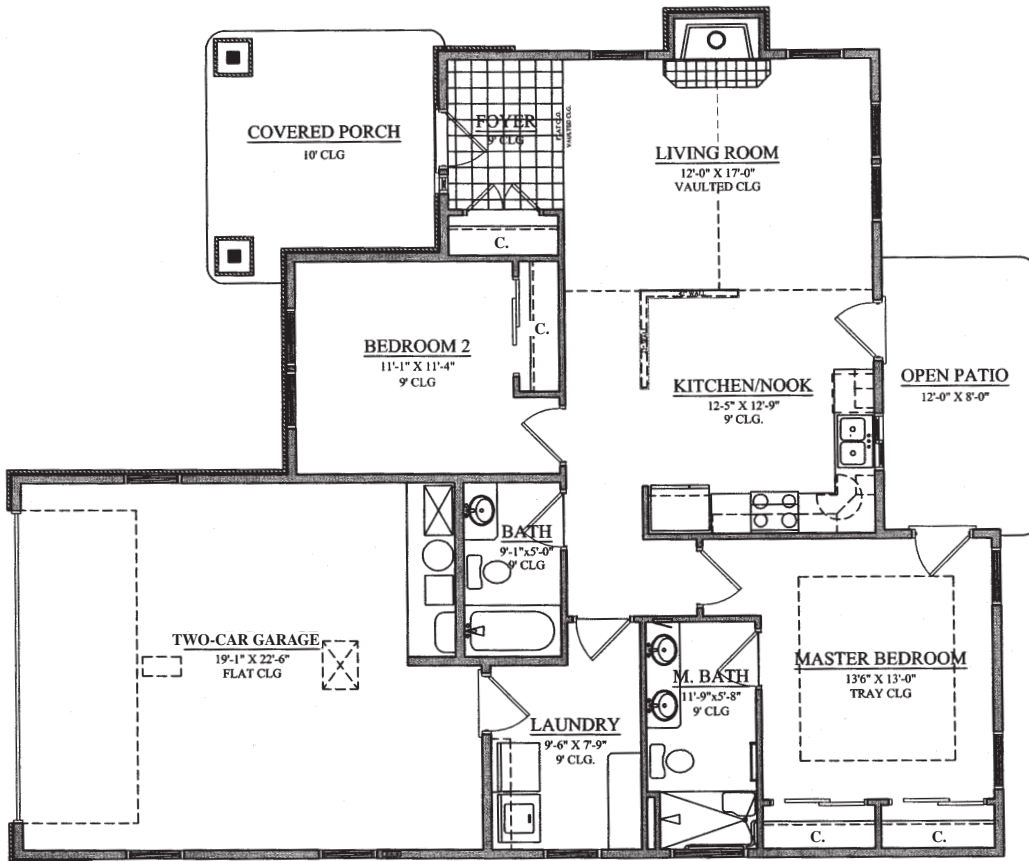

Cottage Homes

Retirement Resort

The Cleveland

Main 1,147 sq. ft.

Garage 469 sq. ft.

MEADOW LAKE VILLAGE

For illustration purposes only. Square footage, actual room sizes, and features may vary. See construction documents.

Touchmark at Meadow Lake Village

4037 E Clocktower Lane | Meridian, ID 83642 | 208-888-2277 | 888-978-5050 | MeadowLakeVillage.com