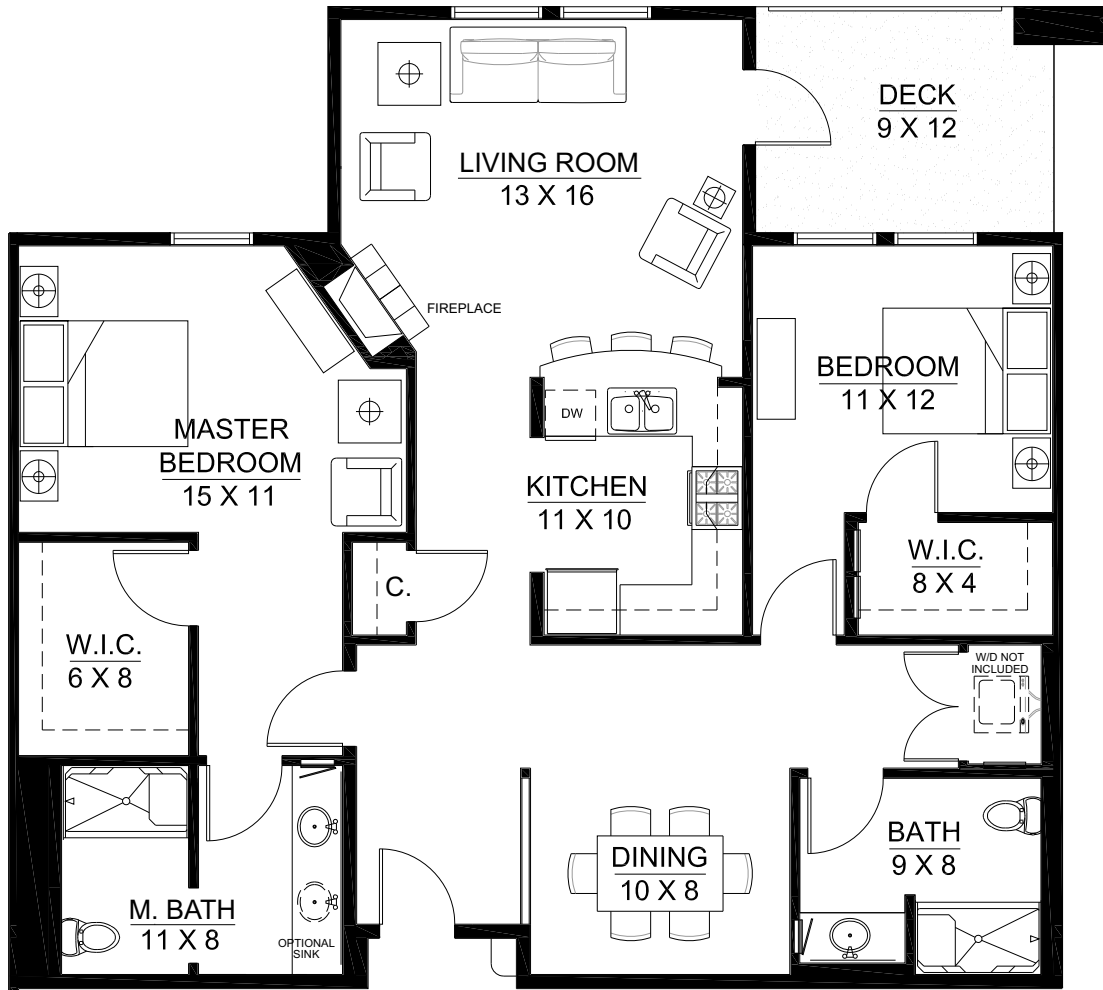

Sun Valley Lodge Homes

Retirement Resort

The Birch
1,390 sq. ft.
2 Bedroom | 2 Bath

MEADOW LAKE VILLAGE®

For illustration purposes only. Square footage, actual room sizes, and features may vary. See construction documents.

1. **HOMES**
   120
   220
   320

Touchmark at Meadow Lake Village

3975 E Clocktower Lane | Meridian, ID 83642 | 208-888-2277 | 888-978-5050 | MeadowLakeVillage.com