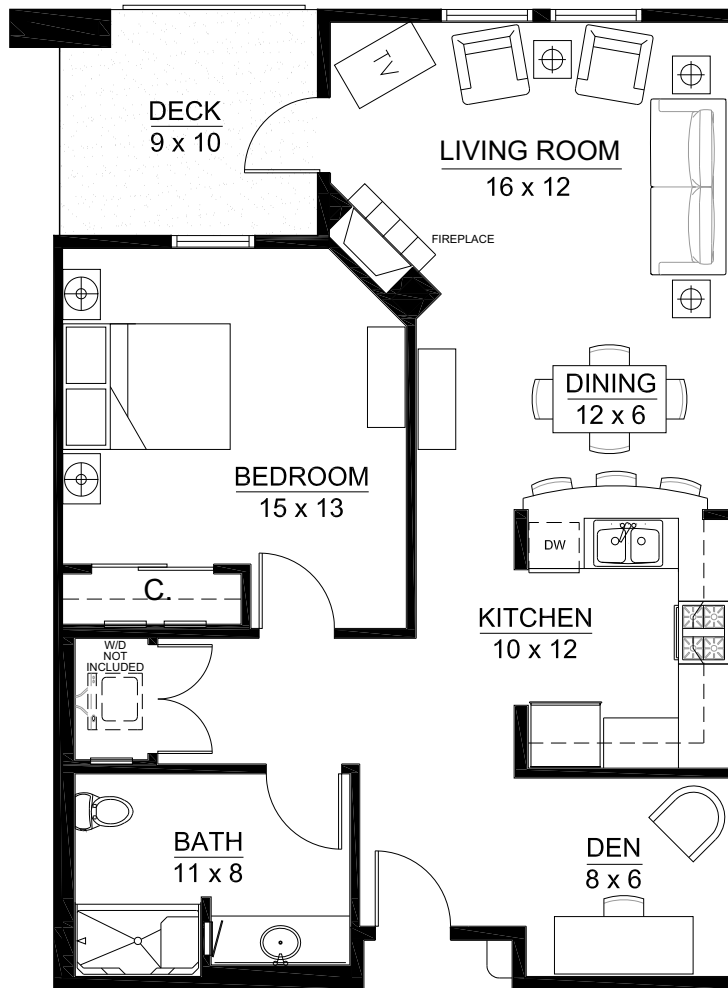

Sun Valley Lodge Homes

The Aspen
 904 sq. ft.
 1 Bedroom | Den | 1 Bath

Retirement Resort

MEADOW LAKE VILLAGE

For illustration purposes only. Square footage, actual room sizes, and features may vary. See construction documents.

Retirement Resort

The Aspen ADA

904 sq. ft.

1 Bedroom | Den | 1 Bath

MEADOW LAKE VILLAGE

For illustration purposes only. Square footage, actual room sizes, and features may vary. See construction documents.

HOME
126

Touchmark at Meadow Lake Village

3975 E Clocktower Lane | Meridian, ID 83642 | 208-888-2277 | 888-978-5050 | MeadowLakeVillage.com

Sun Valley Lodge Homes

Retirement Resort

The Cedar

1,111 sq. ft.

1 Bedroom | Den | 1 Bath

MEADOW LAKE VILLAGE®

For illustration purposes only. Square footage, actual room sizes, and features may vary. See construction documents.

HOMES

- 121
- 122
- 127
- 128
- 221
- 222
- 227
- 228

Touchmark at Meadow Lake Village