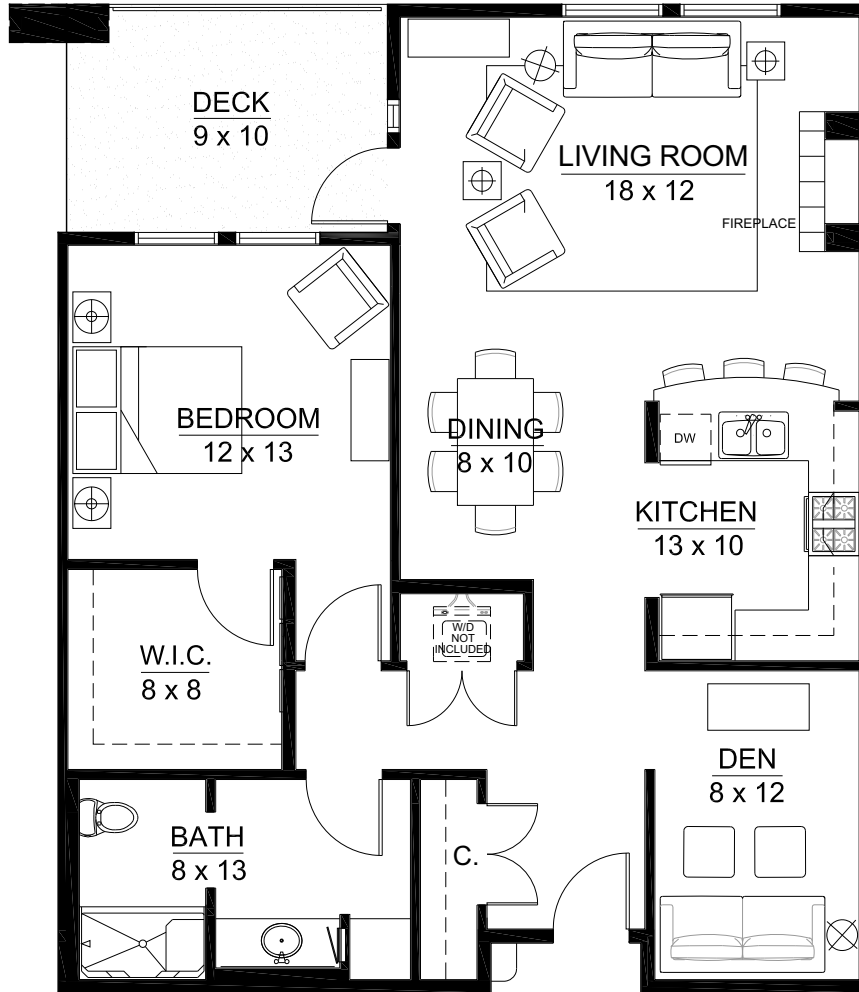

Retirement Resort

The Aspen ADA

904 sq. ft.

1 Bedroom | Den | 1 Bath

MEADOW LAKE VILLAGE

For illustration purposes only. Square footage, actual room sizes, and features may vary. See construction documents.

HOME
126

Touchmark at Meadow Lake Village

3975 E Clocktower Lane | Meridian, ID 83642 | 208-888-2277 | 888-978-5050 | MeadowLakeVillage.com

Sun Valley Lodge Homes

Retirement Resort

The Cedar

1,111 sq. ft.

1 Bedroom | Den | 1 Bath

MEADOW LAKE VILLAGE®

For illustration purposes only. Square footage, actual room sizes, and features may vary. See construction documents.

HOMES

- 121
- 122
- 127
- 128
- 221
- 222
- 227
- 228

Touchmark at Meadow Lake Village

3975 E Clocktower Lane | Meridian, ID 83642 | 208-888-2277 | 888-978-5050 | MeadowLakeVillage.com

Sun Valley Lodge Homes

Retirement Resort

The Fir
729 sq. ft.
1 Bedroom | 1 Bath

MEADOW LAKE VILLAGE®

For illustration purposes only. Square footage, actual room sizes, and features may vary. See construction documents.