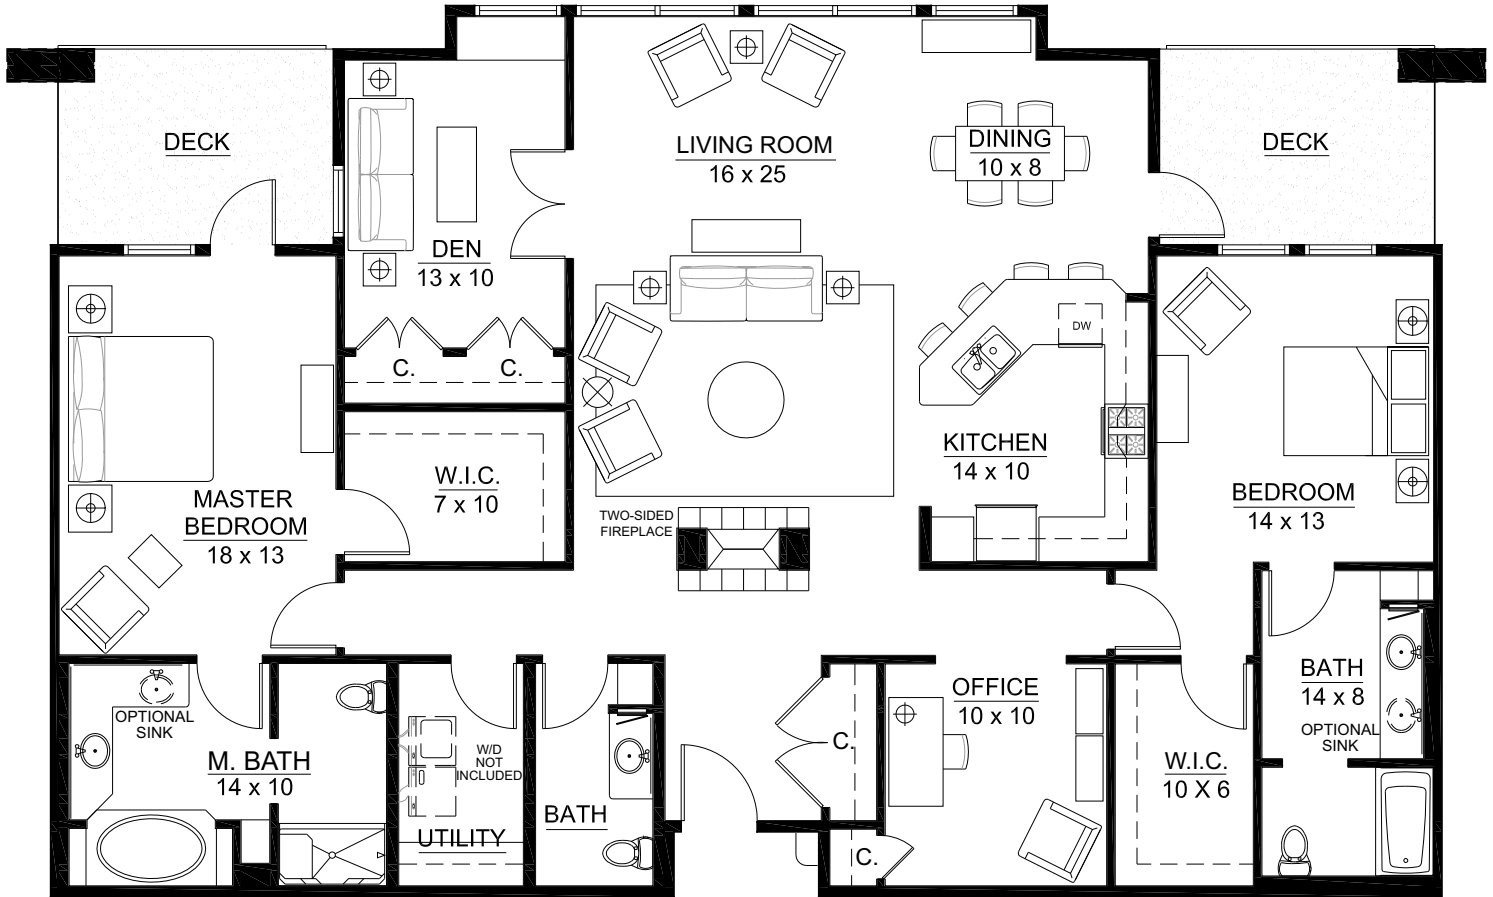

Retirement Resort

The Aspen ADA

904 sq. ft.

1 Bedroom | Den | 1 Bath

MEADOW LAKE VILLAGE

For illustration purposes only. Square footage, actual room sizes, and features may vary. See construction documents.

Sun Valley Lodge Homes

Retirement Resort

The Cottonwood

2,281 sq. ft.

2 Bedroom | Den | 2.5 Bath

MEADOW LAKE VILLAGE®

For illustration purposes only. Square footage, actual room sizes, and features may vary. See construction documents.