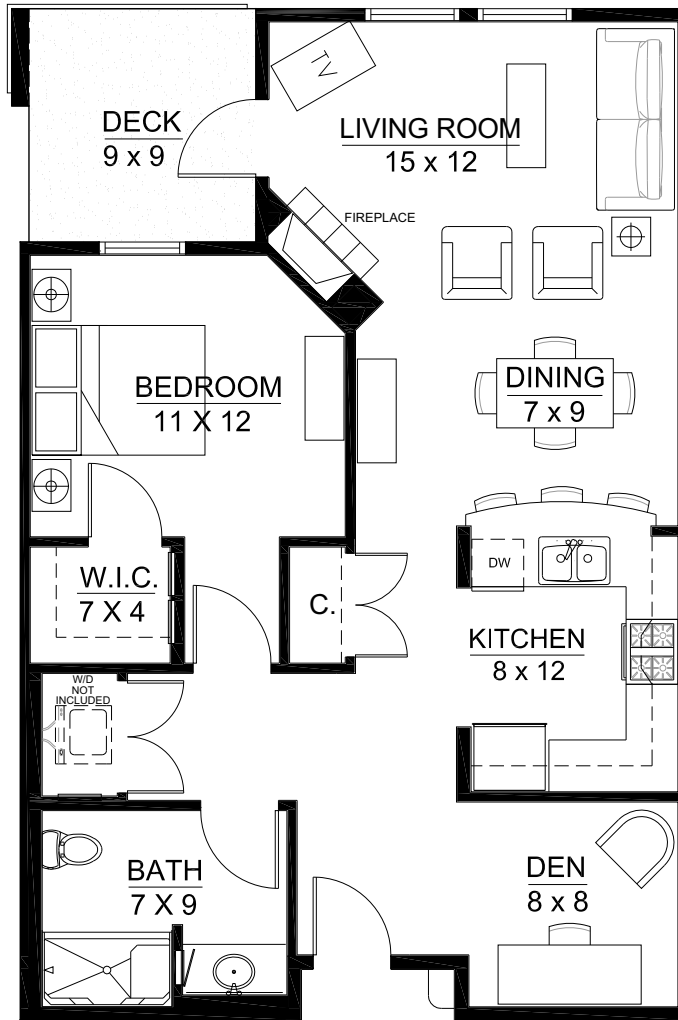

Sun Valley Lodge Homes

The Aspen
 904 sq. ft.
 1 Bedroom | Den | 1 Bath

Retirement Resort

MEADOW LAKE VILLAGE

For illustration purposes only. Square footage, actual room sizes, and features may vary. See construction documents.

Retirement Resort

The Aspen ADA

904 sq. ft.

1 Bedroom | Den | 1 Bath

MEADOW LAKE VILLAGE

For illustration purposes only. Square footage, actual room sizes, and features may vary. See construction documents.

MEADOW LAKE VILLAGE®

For illustration purposes only. Square footage, actual room sizes, and features may vary. See construction documents.

HOMES

- 121
- 122
- 127
- 128
- 221
- 222
- 227
- 228

Touchmark at Meadow Lake Village