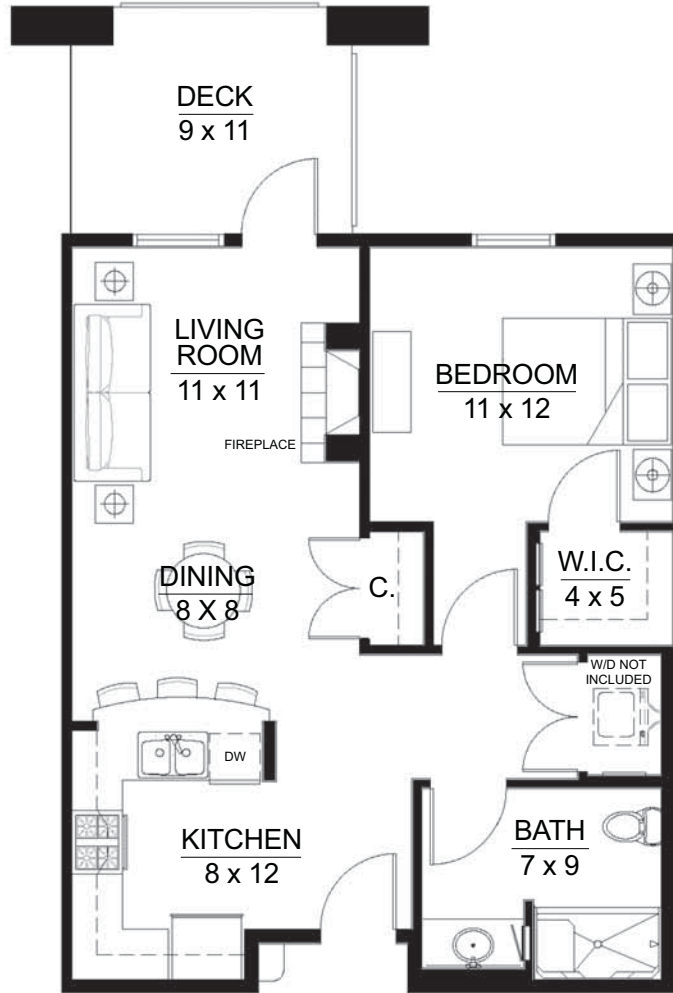

Sun Valley Lodge Homes

The Aspen
 904 sq. ft.
 1 Bedroom | Den | 1 Bath

Retirement Resort

MEADOW LAKE VILLAGE

For illustration purposes only. Square footage, actual room sizes, and features may vary. See construction documents.

Retirement Resort

The Aspen ADA

904 sq. ft.

1 Bedroom | Den | 1 Bath

MEADOW LAKE VILLAGE

For illustration purposes only. Square footage, actual room sizes, and features may vary. See construction documents.

MEADOW LAKE VILLAGE®

For illustration purposes only. Square footage, actual room sizes, and features may vary. See construction documents.

HOMES

- 121
- 122
- 127
- 128
- 221
- 222
- 227
- 228

Touchmark at Meadow Lake Village

3975 E Clocktower Lane | Meridian, ID 83642 | 208-888-2277 | 888-978-5050 | MeadowLakeVillage.com

Sun Valley Lodge Homes

Retirement Resort

The Fir
729 sq. ft.
1 Bedroom | 1 Bath

MEADOW LAKE VILLAGE®

For illustration purposes only. Square footage, actual room sizes, and features may vary. See construction documents.