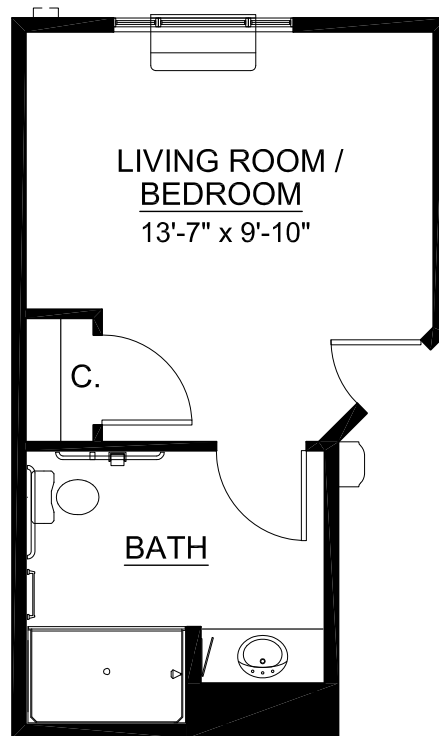

# The Meadows at Meadow Lake Village

Retirement Resort

**Assisted Living  
Lodge Home 107**  
428 sq. ft.  
Studio | 1 Bath

MEADOW LAKE  
VILLAGE®

For illustration purposes only. Square footage, actual room sizes, and features may vary. See construction documents.

# The Meadows at Meadow Lake Village

Retirement Resort

**Assisted Living  
Lodge Home 105**  
896 sq. ft.  
2 Bedroom | 2 Bath

MEADOW LAKE  
VILLAGE®

For illustration purposes only. Square footage, actual room sizes, and features may vary. See construction documents.

# The Meadows at Meadow Lake Village

Retirement Resort

**Assisted Living  
Lodge Home 101**  
571 sq. ft.  
1 Bedroom | 1 Bath

MEADOW LAKE  
VILLAGE®

For illustration purposes only. Square footage, actual room sizes, and features may vary. See construction documents.

# The Meadows at Meadow Lake Village

Retirement Resort

**Assisted Living  
Lodge Home 216**  
303 sq. ft.  
Studio | 1 Bath

MEADOW LAKE  
VILLAGE®

For illustration purposes only. Square footage, actual room sizes, and features may vary. See construction documents.