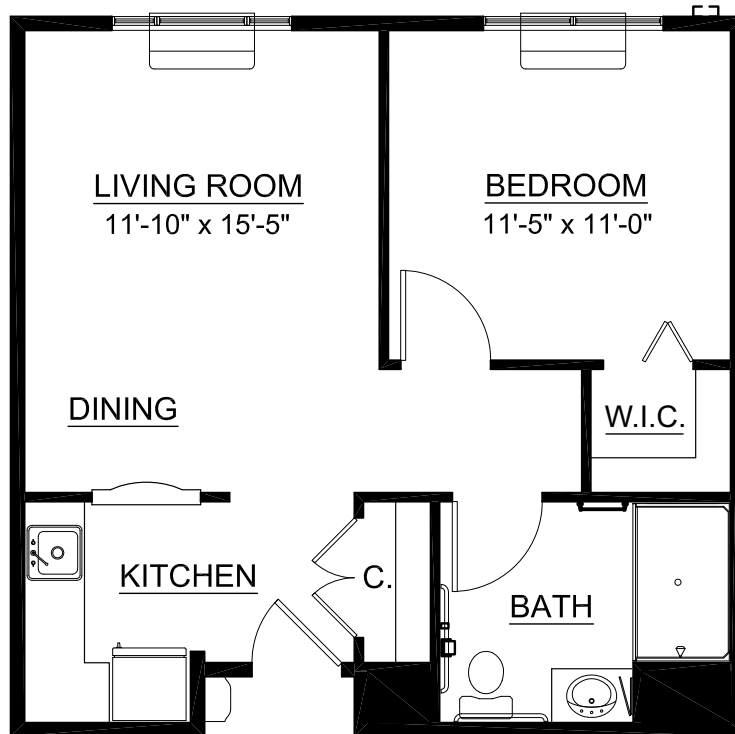

# The Meadows at Meadow Lake Village

Retirement Resort

**Assisted Living  
Lodge Home 105**  
896 sq. ft.  
2 Bedroom | 2 Bath

MEADOW LAKE  
VILLAGE®

For illustration purposes only. Square footage, actual room sizes, and features may vary. See construction documents.

# The Meadows at Meadow Lake Village

Retirement Resort

**Assisted Living  
Lodge Home 104**  
645 sq. ft.

1 Bedroom | 1 Bath

MEADOW LAKE  
VILLAGE®

For illustration purposes only. Square footage, actual room sizes, and features may vary. See construction documents.

# The Meadows at Meadow Lake Village

Retirement Resort

**Assisted Living  
Lodge Home 101**  
571 sq. ft.  
1 Bedroom | 1 Bath

MEADOW LAKE  
VILLAGE®

For illustration purposes only. Square footage, actual room sizes, and features may vary. See construction documents.

# The Meadows at Meadow Lake Village

Retirement Resort

**Assisted Living  
Lodge Home 216**  
303 sq. ft.  
Studio | 1 Bath

MEADOW LAKE  
VILLAGE®

For illustration purposes only. Square footage, actual room sizes, and features may vary. See construction documents.