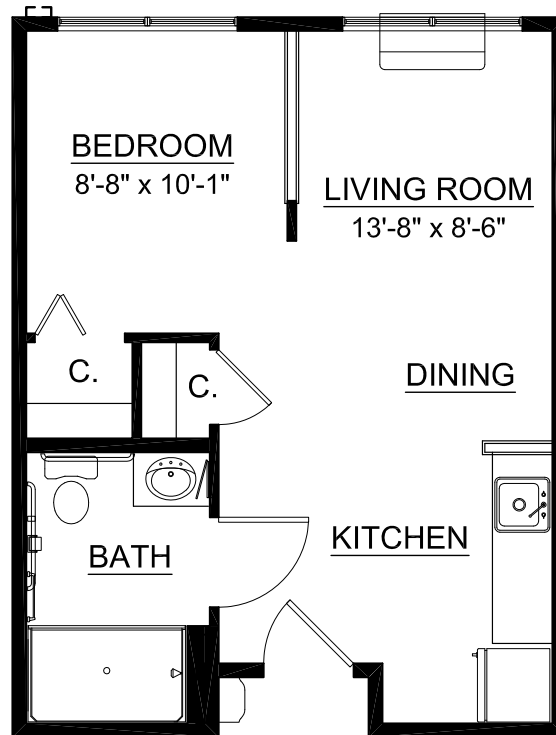

# The Meadows at Meadow Lake Village

Retirement Resort

**Assisted Living  
Lodge Home 107**  
428 sq. ft.  
Studio | 1 Bath

MEADOW LAKE  
VILLAGE®

For illustration purposes only. Square footage, actual room sizes, and features may vary. See construction documents.

# The Meadows at Meadow Lake Village

Retirement Resort

**Assisted Living  
Lodge Home 105**  
896 sq. ft.  
2 Bedroom | 2 Bath

MEADOW LAKE  
VILLAGE®

For illustration purposes only. Square footage, actual room sizes, and features may vary. See construction documents.

# The Meadows at Meadow Lake Village

Retirement Resort

**Assisted Living  
Lodge Home 104**  
645 sq. ft.

1 Bedroom | 1 Bath

MEADOW LAKE  
VILLAGE®

For illustration purposes only. Square footage, actual room sizes, and features may vary. See construction documents.

# The Meadows at Meadow Lake Village

Retirement Resort

**Assisted Living  
Lodge Home 101**  
571 sq. ft.  
1 Bedroom | 1 Bath

MEADOW LAKE  
VILLAGE®

For illustration purposes only. Square footage, actual room sizes, and features may vary. See construction documents.