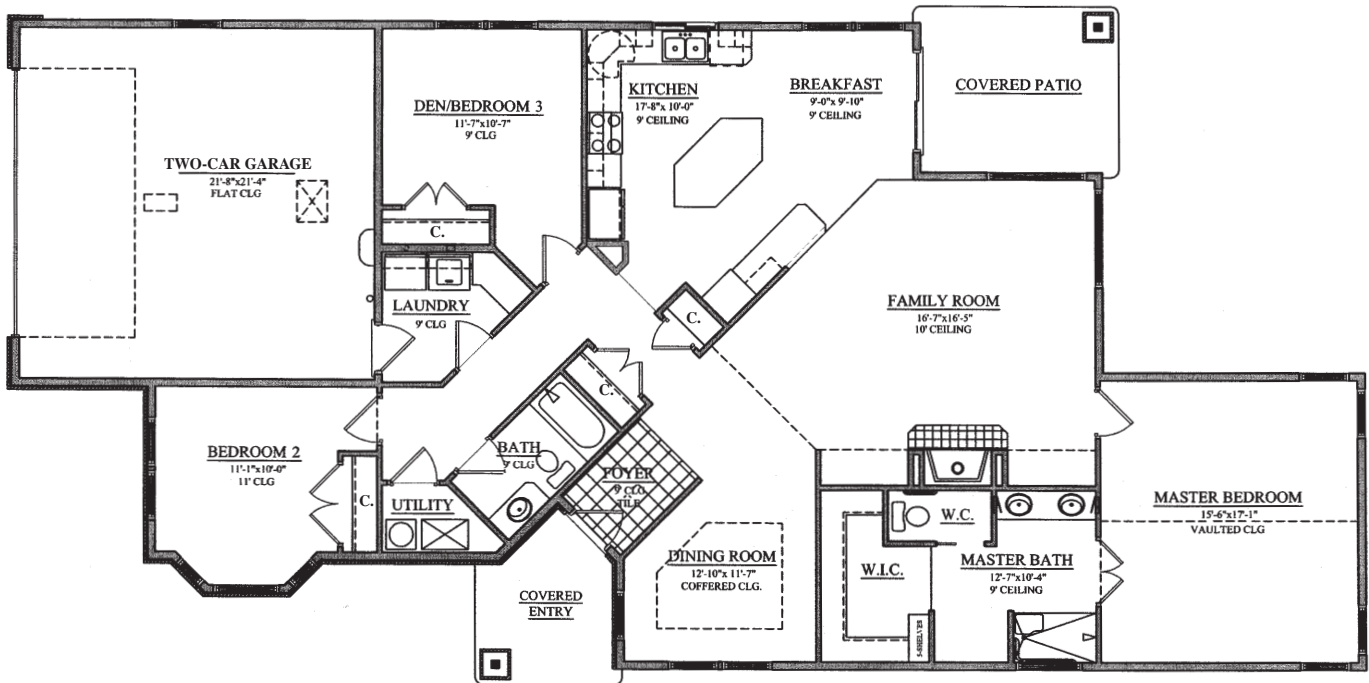

Cottage Homes

Retirement Resort

The Hamilton

Main 1,937 sq. ft.

Garage 481 sq. ft.

MEADOW LAKE VILLAGE®

For illustration purposes only. Square footage, actual room sizes, and features may vary. See construction documents.