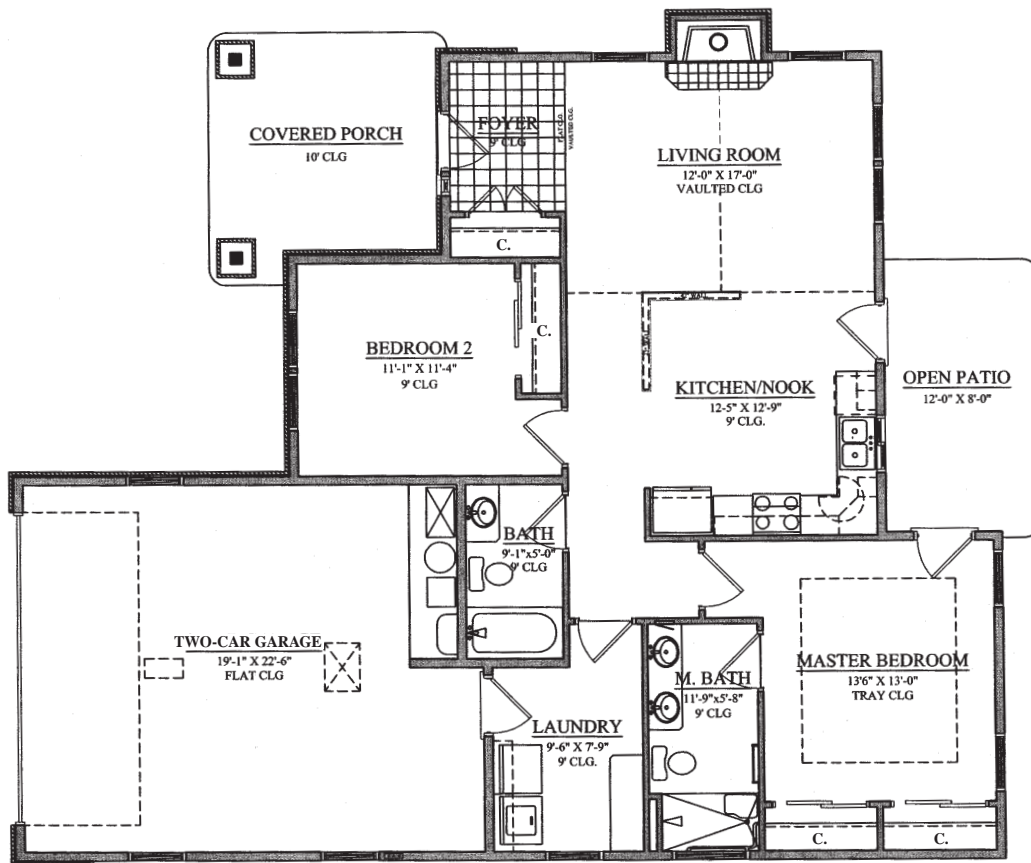

## The Cleveland

Main 1,147 sq. ft.

Garage 469 sq. ft.

# MEADOW LAKE VILLAGE®

For illustration purposes only. Square footage, actual room sizes, and features may vary. See construction documents.