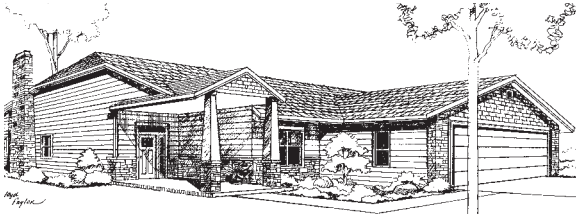

## The Cleveland

Main 1,147 sq. ft.

Garage 469 sq. ft.

# MEADOW LAKE VILLAGE®

For illustration purposes only. Square footage, actual room sizes, and features may vary. See construction documents.