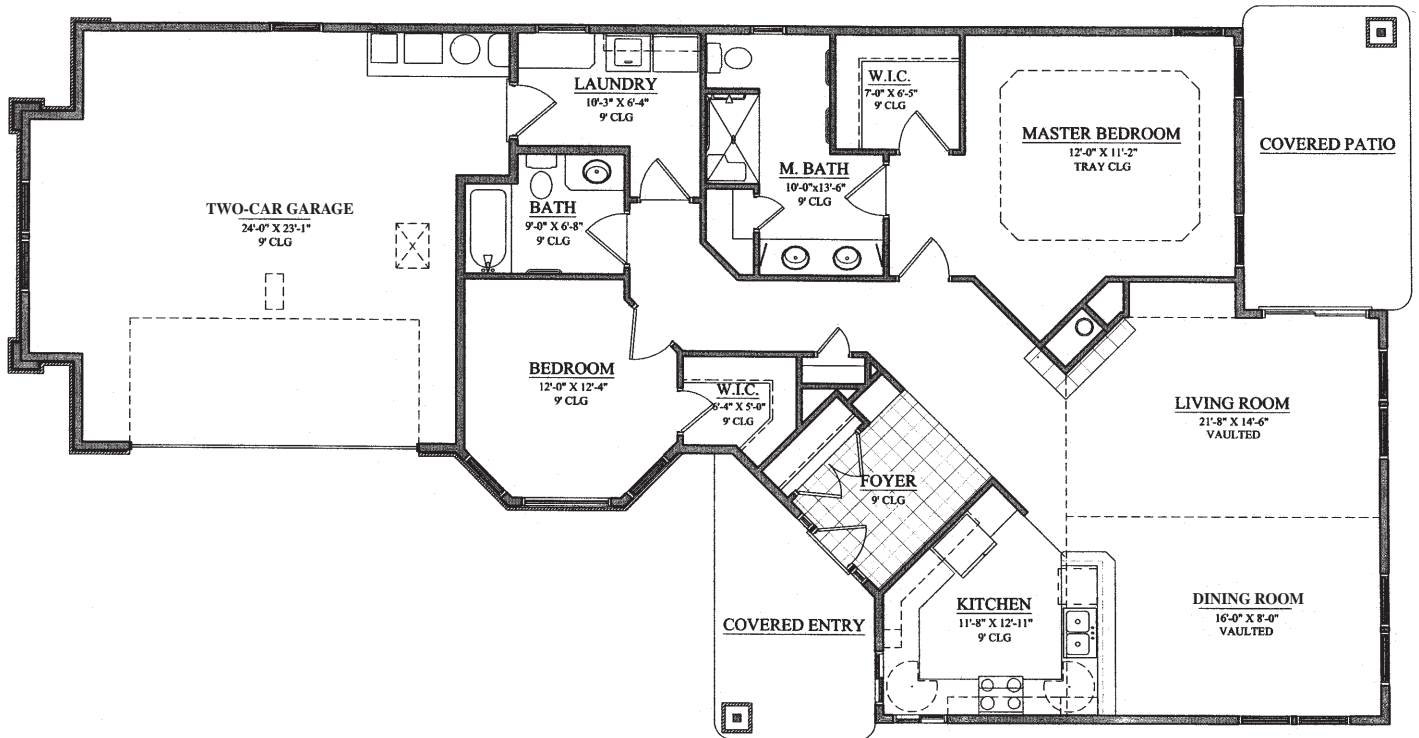

## The Adams

Main 1,595 sq. ft.

Garage 582 sq. ft.

### MEADOW LAKE VILLAGE

For illustration purposes only. Square footage, actual room sizes, and features may vary. See construction documents.