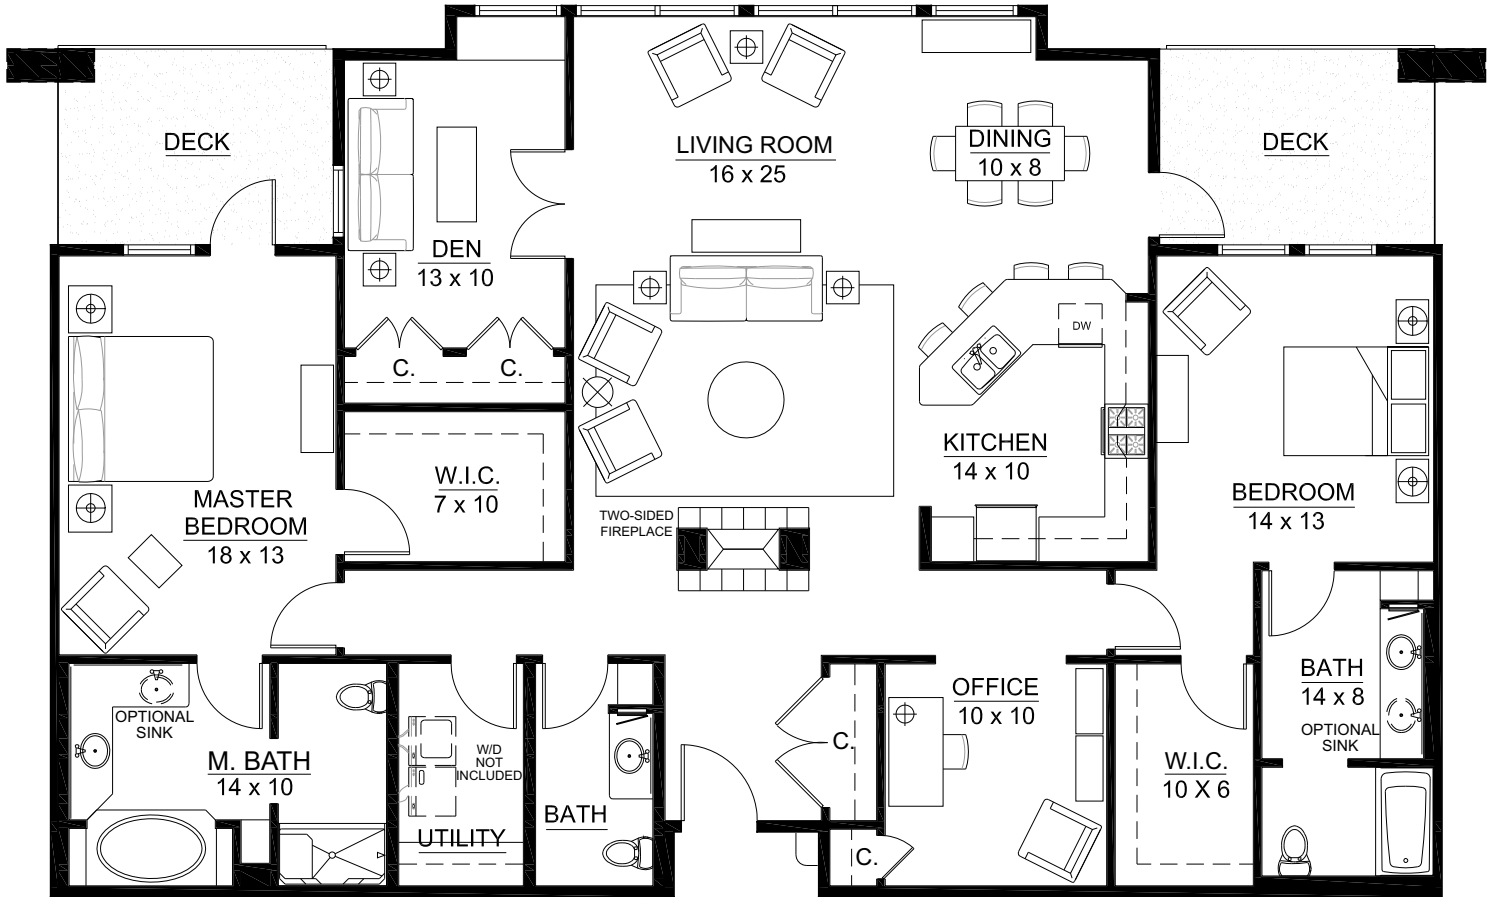

Sun Valley Lodge Homes

Retirement Resort

The Cottonwood

2,281 sq. ft.

2 Bedroom | Den | 2.5 Bath

MEADOW LAKE VILLAGE®

For illustration purposes only. Square footage, actual room sizes, and features may vary. See construction documents.