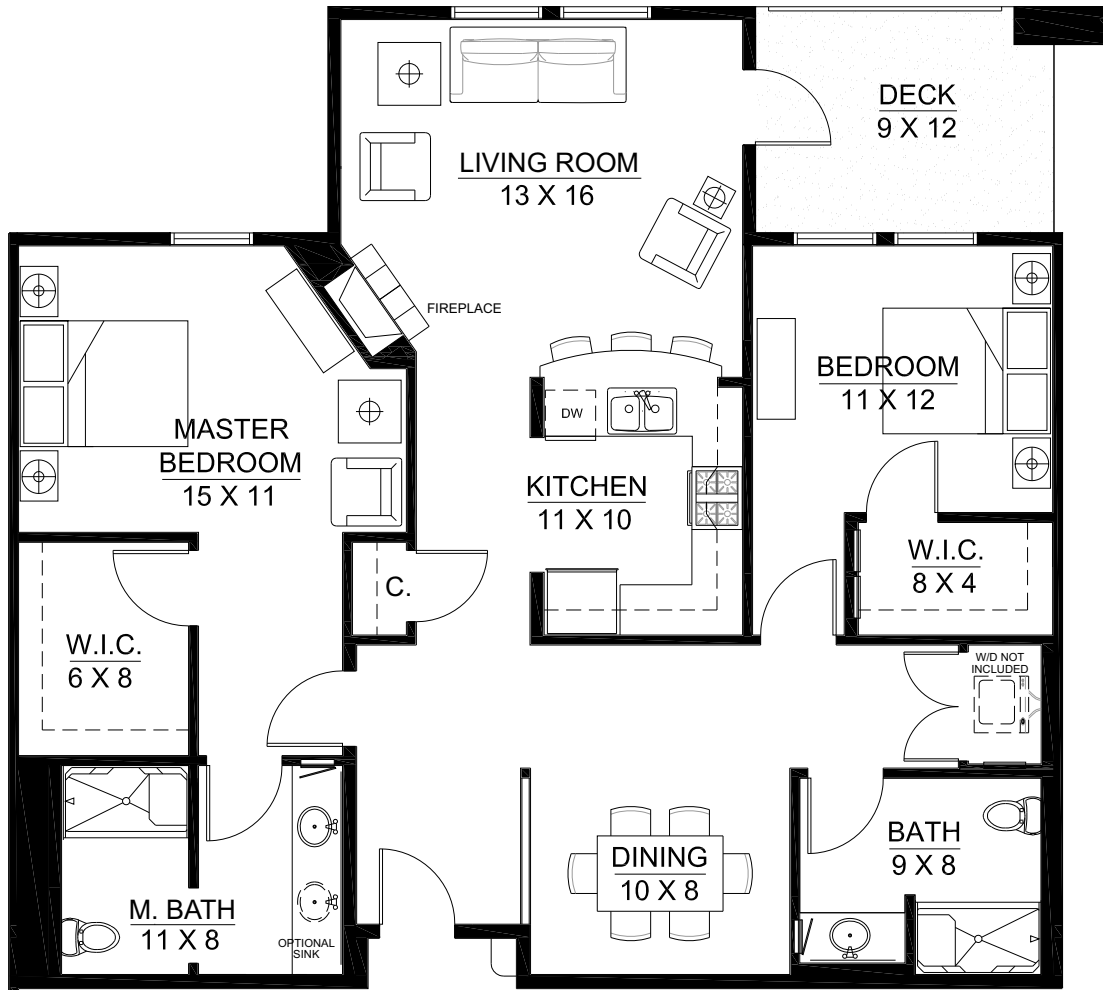

Sun Valley Lodge Homes

Retirement Resort

The Birch
1,390 sq. ft.
2 Bedroom | 2 Bath

MEADOW LAKE VILLAGE®

For illustration purposes only. Square footage, actual room sizes, and features may vary. See construction documents.