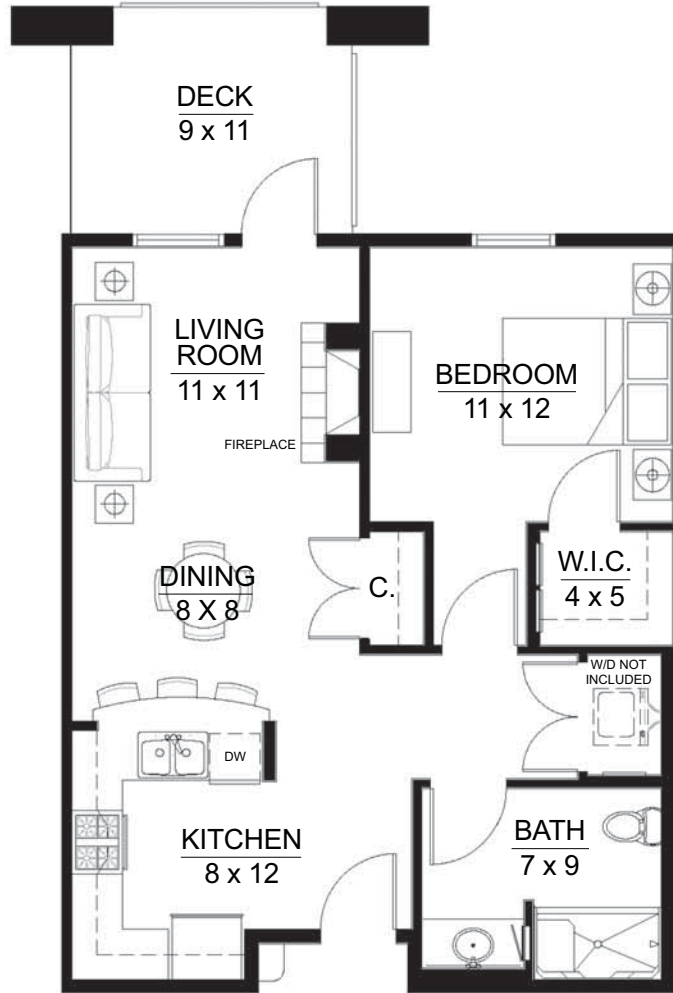

Sun Valley Lodge Homes

Retirement Resort

The Fir
729 sq. ft.
1 Bedroom | 1 Bath

MEADOW LAKE VILLAGE®

For illustration purposes only. Square footage, actual room sizes, and features may vary. See construction documents.