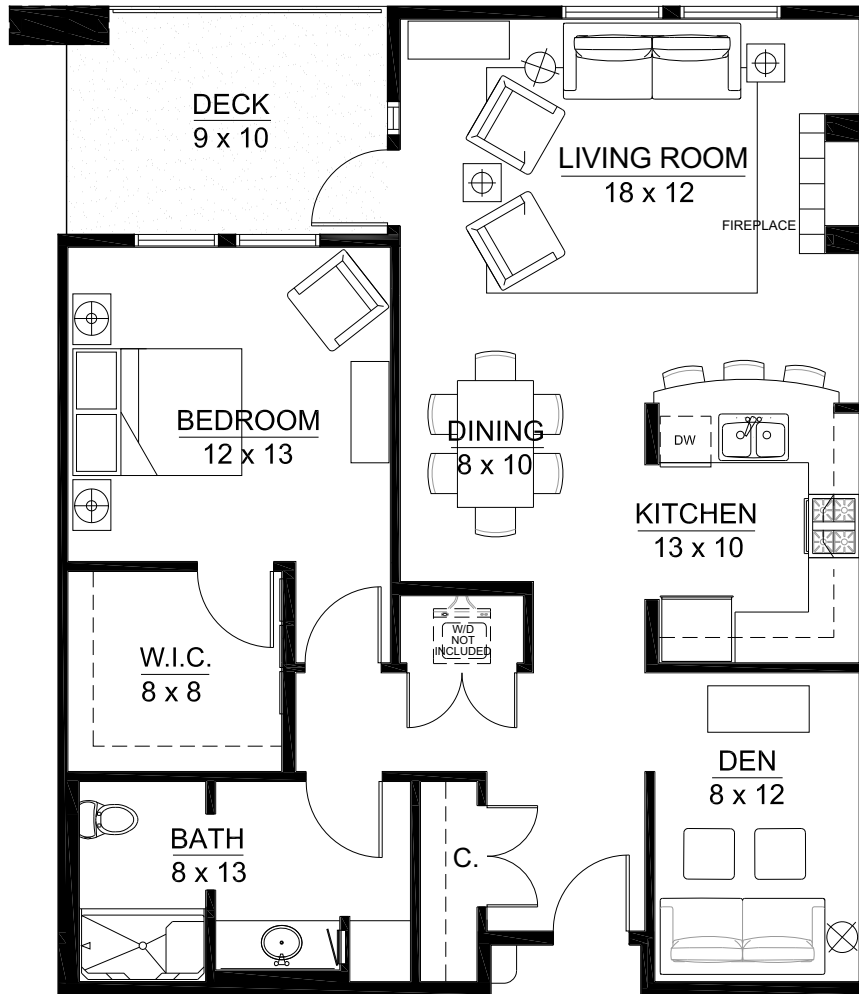

Sun Valley Lodge Homes

Retirement Resort

The Cedar

1,111 sq. ft.

1 Bedroom | Den | 1 Bath

MEADOW LAKE VILLAGE®

For illustration purposes only. Square footage, actual room sizes, and features may vary. See construction documents.