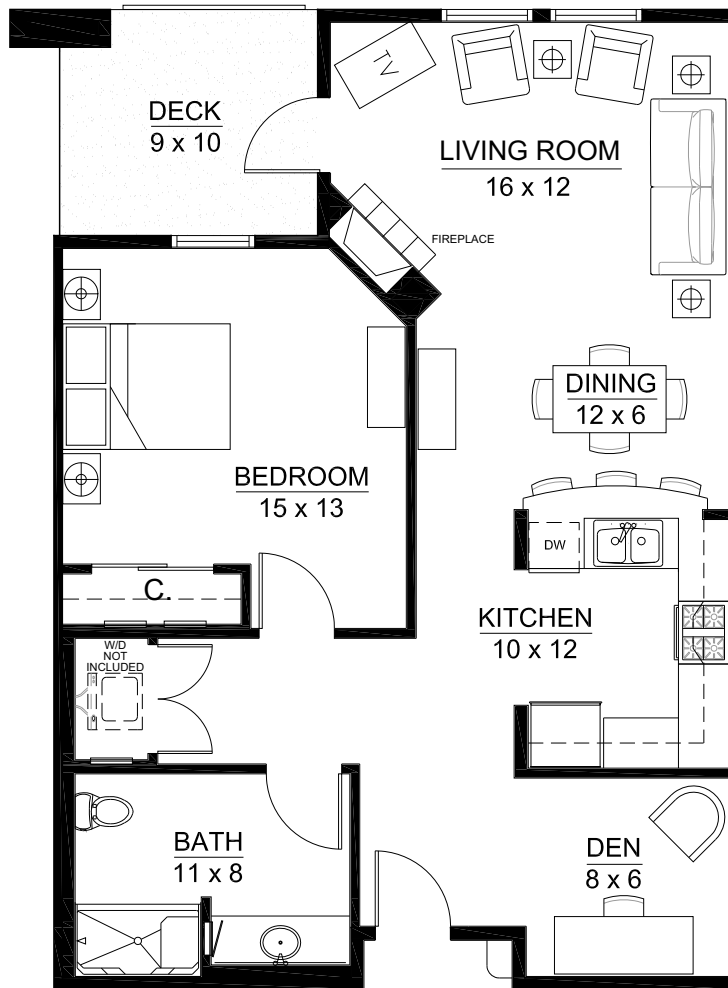

Sun Valley Lodge Homes

Retirement Resort

The Aspen ADA

904 sq. ft.

1 Bedroom | Den | 1 Bath

MEADOW LAKE VILLAGE

For illustration purposes only. Square footage, actual room sizes, and features may vary. See construction documents.