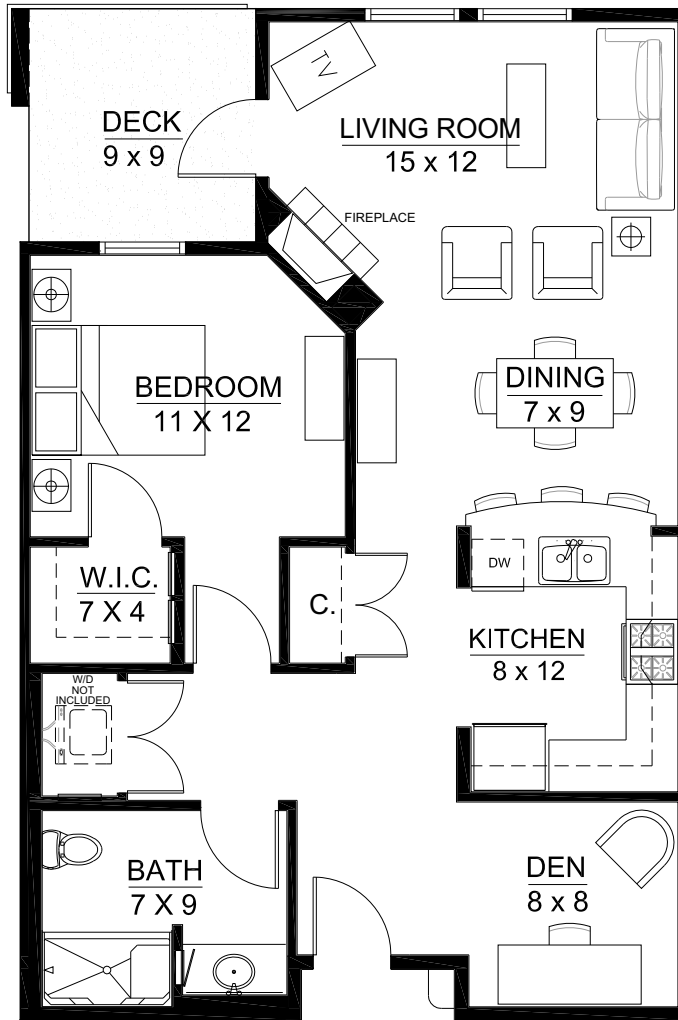

# Sun Valley Lodge Homes

**The Aspen**  
 904 sq. ft.  
 1 Bedroom | Den | 1 Bath

Retirement Resort

MEADOW LAKE VILLAGE®

For illustration purposes only. Square footage, actual room sizes, and features may vary. See construction documents.

- HOMES**
- 137
  - 138
  - 237
  - 238
  - 337
  - 338