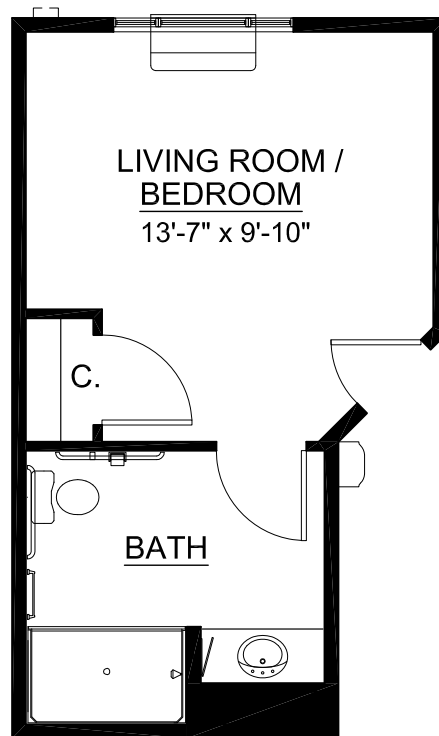

# The Meadows at Meadow Lake Village

Retirement Resort

**Assisted Living  
Lodge Home 216**  
303 sq. ft.  
Studio | 1 Bath

MEADOW LAKE  
VILLAGE®

For illustration purposes only. Square footage, actual room sizes, and features may vary. See construction documents.