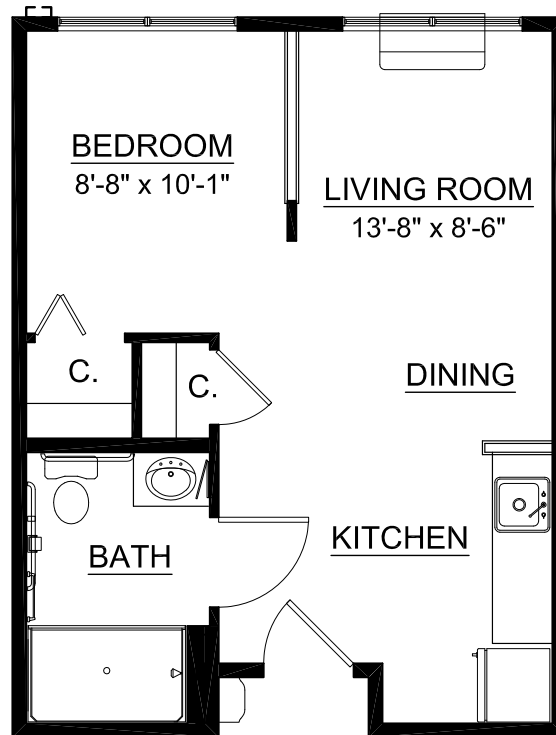

The Meadows at Meadow Lake Village

Retirement Resort

**Assisted Living
Lodge Home 107**
428 sq. ft.
Studio | 1 Bath

MEADOW LAKE
VILLAGE®

For illustration purposes only. Square footage, actual room sizes, and features may vary. See construction documents.